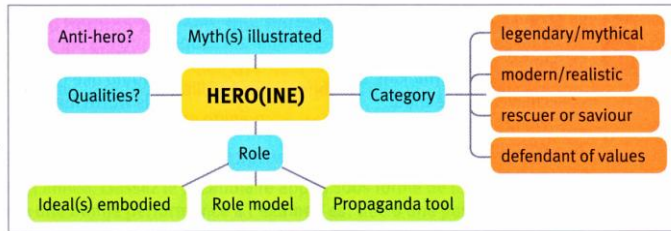

NOTIONS : DEFINITIONS

I. Myths and Heroes

MYTH	HERO
1. an ancient story about gods, heroes and magic 2. a. popular belief or tradition embodying the ideals and institutions of a society b. an unfounded or false notion 3. a theme or character type embodying an idea	1. a. a mythological or legendary figure often endowed with great strength or ability b. a person admired for his/her achievements, noble qualities and great courage 2. the main character in a literary or dramatic work, an event, period, or movement 3. an object of extreme admiration and devotion: icon/role model

II. Places and Forms of Power

POWER:

- the ability or official capacity to exercise control, authority (the State, the government, political organization)
- strength or force exerted or capable of being exerted; might (*puissance*)
- a person, group, or nation having great influence or control over others