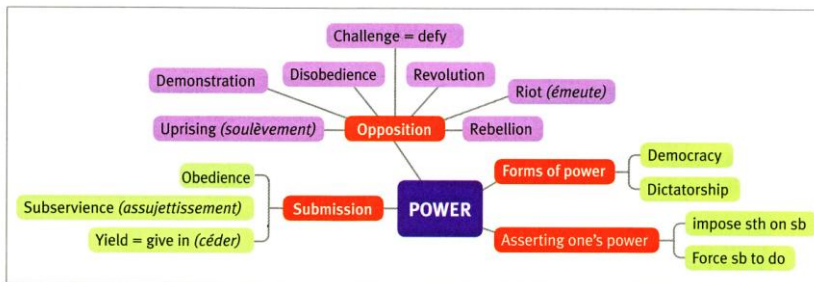

NOTIONS : DEFINITIONS

I. Myths and Heroes

MYTH	HERO
1. an ancient story about gods, heroes and magic 2. a. popular belief or tradition embodying the ideals and institutions of a society b. an unfounded or false notion 3. a theme or character type embodying an idea	1. a. a mythological or legendary figure often endowed with great strength or ability b. a person admired for his/her achievements, noble qualities and great courage 2. the main character in a literary or dramatic work, an event, period, or movement 3. an object of extreme admiration and devotion: icon/role model

II. Places and Forms of Power

POWER:

- the ability or official capacity to exercise control, authority (the State, the government, political organization)
- strength or force exerted or capable of being exerted; might (*puissance*)
- a person, group, or nation having great influence or control over others

IV. Spaces and exchanges

EXCHANGE/FLOW

- a continuous output (production)
- a continuous movement or circulation. All types of exchanges: people, trade, media, etc.
- a general movement or tendency